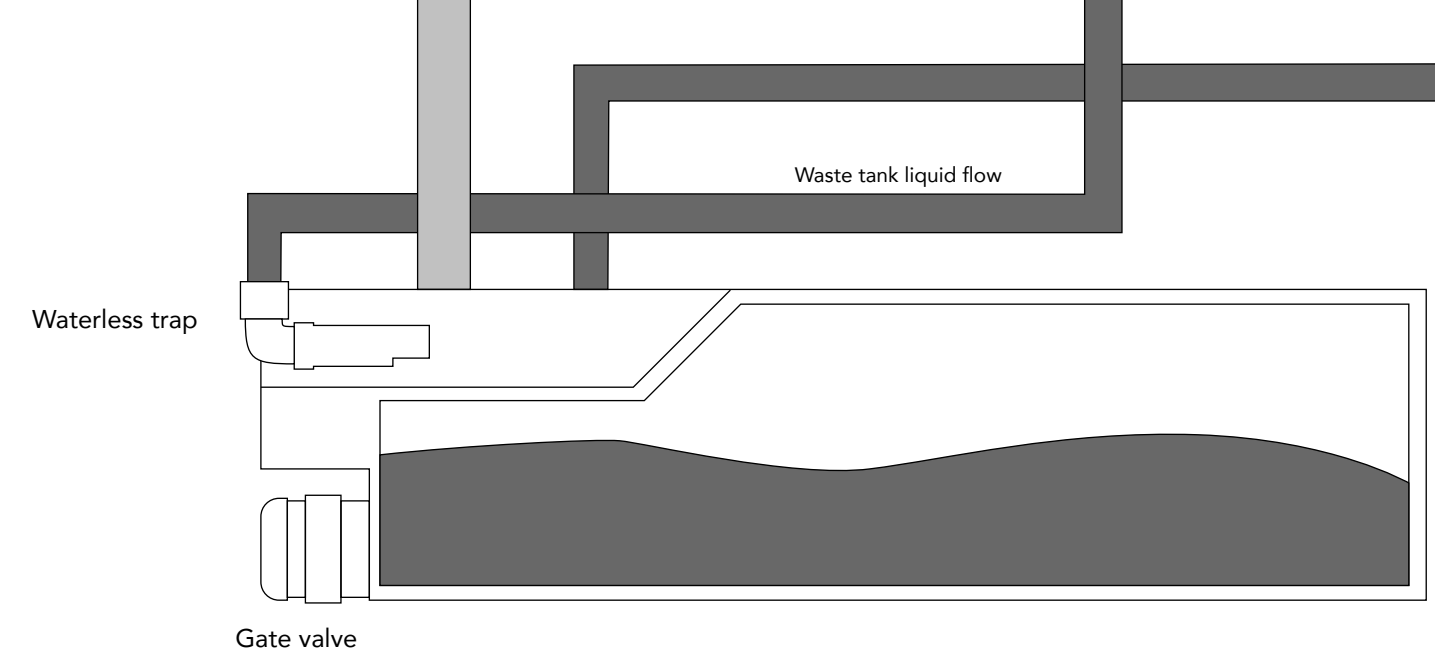

Hose Type		Fitting Types		
	Rubber hose line	(QTY: 21)	(QTY: 5)	
	Braided Line	(QTY: 15)	(QTY: 1)	
	Pex pipe water line	(QTY: 1)	(QTY: 10)	
	Standard water line	(QTY: 18)	(QTY: 125)	(QTY: 1)
	Grey water line	(QTY: 10)		
	Hot water line			
	Cold water line			
	Winterization hose/ Overflow lines			

2022 MODE Plumbing diagram